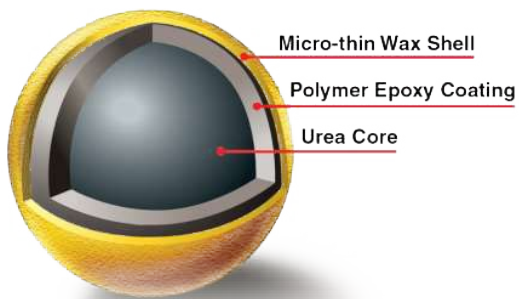

*This is a representation of our interactive Planner. The Program Planner is an interactive tool with added cost tables and can be amended to suit your turf fertility requirements.

HUDSON VALLEY
Natural

BETTER SOLUTIONS. BETTER VALUE. BETTER ENVIRONMENT.

ENHANCED EFFICIENCY FERTILIZERS BY HVN

ALL FOOD NO FILL FERTILIZER

NITROGEN EFFICIENCY

Polymer Coated Urea Technology is the industry leading technology for reducing nitrogen loss through leaching and volatilization.